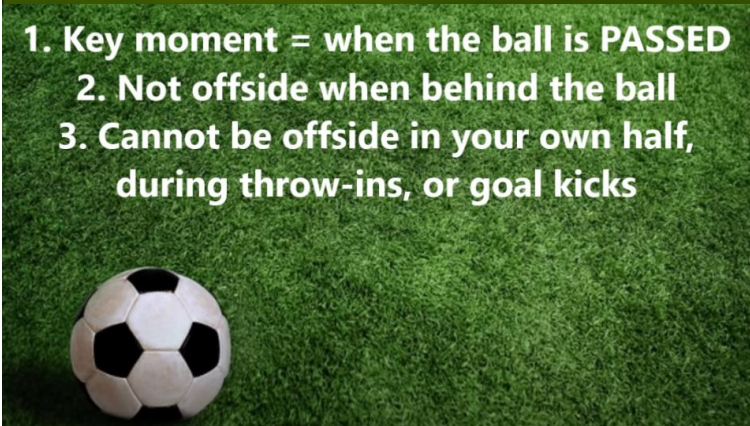

**Pass cannot be made from your own teammate if you are ahead of the defender
It is not off-sides during a corner throw-in or corner kick
It is not off-sides if the person receiving the pass was behind the ball**