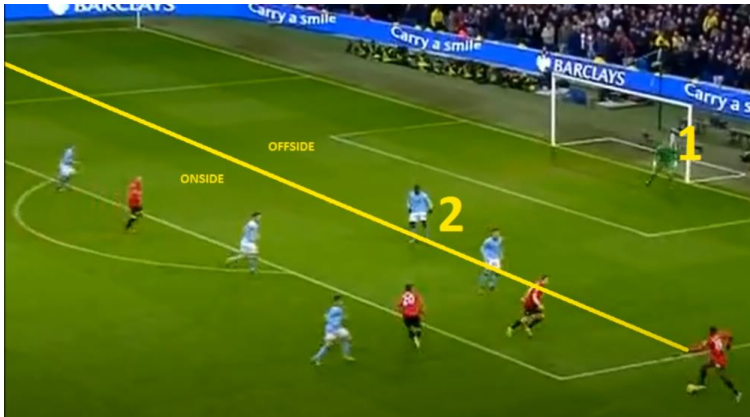

GRADES 3-4-5-6

Same rules as K-2 with the following exceptions:

1. grades 3-4 ball size 4 / grades 5-6 ball size 5
2. (2) 20-minute halves
3. Off sides will be called
4. 9 players max per side including goalie (4 front - 4 backs) (3 fronts - 2 mids - 3 backs)
5. WITH LIMITED ROSTER WE CAN PLAY 5 ON 5/6 ON 6 (there must be enough players to have subs)
6. Coach must be on side lines

OFF-SIDES EXPLAINED:

OFF-SIDES CAN BE CALLED WHEN YOU ARE AHEAD OF THE BALL AND IN FRONT OF THE 2ND DEFENDER (EXAMPLE BELOW SHOWS GOALIE IS 1ST DEFENDER)

- 1. Key moment = when the ball is PASSED**
- 2. Not offside when behind the ball**
- 3. Cannot be offside in your own half, during throw-ins, or goal kicks**